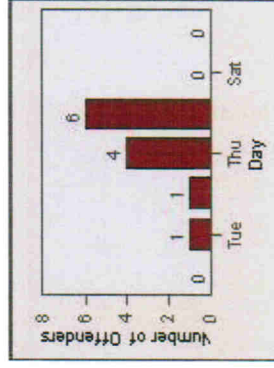

Redflex Redlight Offender Statistics

CONTRACT: Ventura **LOCATION:** VE-VIRA-01 Victoria and Ralston
DATE FROM: 01-Jul-2010 **DATE TO:** 31-Jul-2010

TOTALS

Redflex Redlight Offender Statistics

CONTRACT: Ventura **LOCATION:** VE-VITG-01 Victoria and Telegraph
DATE FROM: 01-Jul-2010 **DATE TO:** 31-Jul-2010

LANE 1

LANE 2

LANE 3 (No lane 3 or 4 violations)

Redflex Redlight Offender Statistics

CONTRACT: Ventura **LOCATION:** VE-VITG-01 Victoria and Telegraph
DATE FROM: 01-Jul-2010 **DATE TO:** 31-Jul-2010

TOTALS

Redflex Redlight Offender Statistics

CONTRACT: Ventura **LOCATION:** VE-VITP-01 Victoria and Telephone
DATE FROM: 01-Jul-2010 **DATE TO:** 31-Jul-2010

LANE 1

LANE 2

~~LANE 3~~ (no lane 3 or 4 violations)

Redflex Redlight Offender Statistics