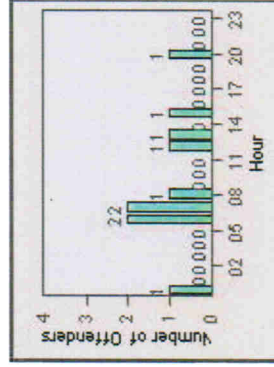

Redflex Redlight Offender Statistics

CONTRACT: Ventura **LOCATION:** VE-TGDA-01 Telegraph and Day
DATE FROM: 01-Jul-2010 **DATE TO:** 31-Jul-2010

TOTALS

Redflex Redlight Offender Statistics

CONTRACT: Ventura **LOCATION:** VE-THSE-01 Thompson and Seaward
DATE FROM: 01-Jul-2010 **DATE TO:** 31-Jul-2010

LANE 1

LANE 2

~~LANE 3~~ (no lane 3 or 4 violations)

Redflex Redlight Offender Statistics

CONTRACT: Ventura **LOCATION:** VE-THSE-01 Thompson and Seaward
DATE FROM: 01-Jul-2010 **DATE TO:** 31-Jul-2010

TOTALS

Redflex Redlight Offender Statistics

CONTRACT: Ventura **LOCATION:** VE-VIMO-01 Victoria and Moon
DATE FROM: 01-Jul-2010 **DATE TO:** 31-Jul-2010

LANE 1

LANE 2

LANE 3

Redflex Redlight Offender Statistics

CONTRACT: Ventura **LOCATION:** VE-VIMO-01 Victoria and Moon
DATE FROM: 01-Jul-2010 **DATE TO:** 31-Jul-2010