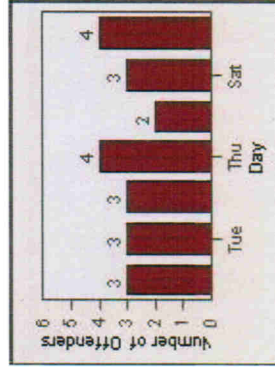

CONTRACT: Ventura **LOCATION:** VE-VITP-01 Victoria and Telephone
DATE FROM: 01-Jul-2010 **DATE TO:** 31-Jul-2010

TOTALS

Redflex Redlight Offender Statistics

CONTRACT: Ventura **LOCATION:** VE-VITP-03 Victoria and Telephone
DATE FROM: 01-Jul-2010 **DATE TO:** 31-Jul-2010

LANE 1

LANE 2

LANE 3 (no lane 3 or 4 violations)

Redflex Redlight Offender Statistics

CONTRACT: Ventura **LOCATION:** VE-VITP-03 Victoria and Telephone
DATE FROM: 01-Jul-2010 **DATE TO:** 31-Jul-2010

TOTALS

Redflex Redlight Offender Statistics

CONTRACT: Ventura **LOCATION:** VE-VIVA-01 Victoria and Valentine
DATE FROM: 01-Jul-2010 **DATE TO:** 31-Jul-2010

LANE 1

LANE 2

~~LANE 3~~

Redflex Redlight Offender Statistics

CONTRACT: Ventura **LOCATION:** VE-VIVA-01 Victoria and Valentine
DATE FROM: 01-Jul-2010 **DATE TO:** 31-Jul-2010

LANE 3

LANE 4

~~LANE-TOTAL~~

Redflex Redlight Offender Statistics

CONTRACT: Ventura **LOCATION:** VE-VIVA-01 Victoria and Valentine
DATE FROM: 01-Jul-2010 **DATE TO:** 31-Jul-2010