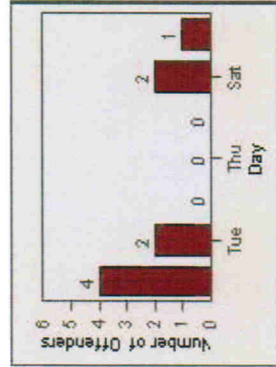

LANE 1

LANE 2

LANE 3 (no lane 3 or 4 violations)

Redflex Redlight Offender Statistics

CONTRACT: Ventura **LOCATION:** VE-VITP-03 Victoria and Telephone
DATE FROM: 01-Jul-2010 **DATE TO:** 31-Jul-2010

TOTALS

Redflex Redlight Offender Statistics

CONTRACT: Ventura **LOCATION:** VE-VIVA-01 Victoria and Valentine
DATE FROM: 01-Jul-2010 **DATE TO:** 31-Jul-2010

LANE 1

LANE 2

~~LANE 3~~

Redflex Redlight Offender Statistics

CONTRACT: Ventura **LOCATION:** VE-VIVA-01 Victoria and Valentine
DATE FROM: 01-Jul-2010 **DATE TO:** 31-Jul-2010

LANE 3

LANE 4

~~LANE-TOTAL~~

Redflex Redlight Offender Statistics

CONTRACT: Ventura **LOCATION:** VE-VIVA-01 Victoria and Valentine
DATE FROM: 01-Jul-2010 **DATE TO:** 31-Jul-2010