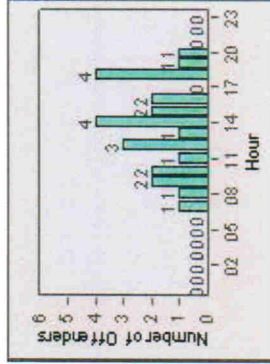

CONTRACT: Ventura **LOCATION:** VE-VITP-01 Victoria and Telephone
DATE FROM: 01-Jul-2010 **DATE TO:** 31-Jul-2010

TOTALS

Redflex Redlight Offender Statistics

CONTRACT: Ventura **LOCATION:** VE-VITP-03 Victoria and Telephone
DATE FROM: 01-Jul-2010 **DATE TO:** 31-Jul-2010

LANE 1

LANE 2

LANE 3 (no lane 3 or 4 violations)

Redflex Redlight Offender Statistics

CONTRACT: Ventura **LOCATION:** VE-VITP-03 Victoria and Telephone
DATE FROM: 01-Jul-2010 **DATE TO:** 31-Jul-2010

TOTALS

Redflex Redlight Offender Statistics

CONTRACT: Ventura **LOCATION:** VE-VIVA-01 Victoria and Valentine
DATE FROM: 01-Jul-2010 **DATE TO:** 31-Jul-2010

LANE 1

LANE 2

~~LANE 3~~

Redflex Redlight Offender Statistics

CONTRACT: Ventura **LOCATION:** VE-VIVA-01 Victoria and Valentine
DATE FROM: 01-Jul-2010 **DATE TO:** 31-Jul-2010

LANE 3

LANE 4

~~LANE-TOTAL~~

Redflex Redlight Offender Statistics

CONTRACT: Ventura **LOCATION:** VE-VIVA-01 Victoria and Valentine
DATE FROM: 01-Jul-2010 **DATE TO:** 31-Jul-2010