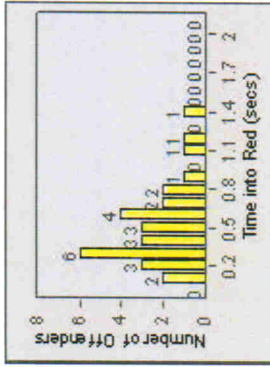

Redflex Redlight Offender Statistics

CONTRACT: Ventura   **LOCATION:** VE-VIOP-01 Victoria and Olivas Park
DATE FROM: 01-Jul-2010   **DATE TO:** 31-Jul-2010

TOTALS