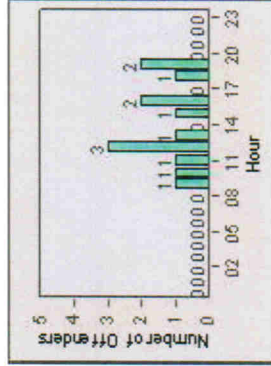

Redflex Redlight Offender Statistics

CONTRACT: Ventura **LOCATION:** VE-TGDA-01 Telegraph and Day
DATE FROM: 01-Jul-2010 **DATE TO:** 31-Jul-2010

TOTALS

Redflex Redlight Offender Statistics

CONTRACT: Ventura **LOCATION:** VE-THSE-01 Thompson and Seaward
DATE FROM: 01-Jul-2010 **DATE TO:** 31-Jul-2010

LANE 1

LANE 2

~~LANE 3~~ (no lane 3 or 4 violations)

Redflex Redlight Offender Statistics

CONTRACT: Ventura **LOCATION:** VE-THSE-01 Thompson and Seaward
DATE FROM: 01-Jul-2010 **DATE TO:** 31-Jul-2010

TOTALS

Redflex Redlight Offender Statistics

CONTRACT: Ventura **LOCATION:** VE-VIMO-01 Victoria and Moon
DATE FROM: 01-Jul-2010 **DATE TO:** 31-Jul-2010

LANE 1

LANE 2

LANE 3

Redflex Redlight Offender Statistics

CONTRACT: Ventura **LOCATION:** VE-VIMO-01 Victoria and Moon
DATE FROM: 01-Jul-2010 **DATE TO:** 31-Jul-2010