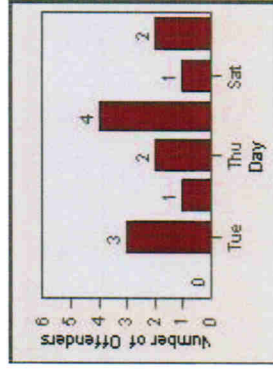

Redflex Redlight Offender Statistics

CONTRACT: Ventura
 DATE FROM: 01-Jul-2010

LOCATION: VE-TGDA-01 Telegraph and Day
 DATE TO: 31-Jul-2010

rec'd by mail 3-4-11

LANE 1

LANE 2

LANE 3

(no lane 3 or 4 violations)

Redflex Redlight Offender Statistics

CONTRACT: Ventura **LOCATION:** VE-TGDA-01 Telegraph and Day
DATE FROM: 01-Jul-2010 **DATE TO:** 31-Jul-2010

TOTALS

Redflex Redlight Offender Statistics

CONTRACT: Ventura **LOCATION:** VE-THSE-01 Thompson and Seaward
DATE FROM: 01-Jul-2010 **DATE TO:** 31-Jul-2010

LANE 1

LANE 2

~~LANE 3~~ (no lane 3 or 4 violations)

Redflex Redlight Offender Statistics

CONTRACT: Ventura **LOCATION:** VE-THSE-01 Thompson and Seaward
DATE FROM: 01-Jul-2010 **DATE TO:** 31-Jul-2010

TOTALS

Redflex Redlight Offender Statistics

CONTRACT: Ventura **LOCATION:** VE-VIMO-01 Victoria and Moon
DATE FROM: 01-Jul-2010 **DATE TO:** 31-Jul-2010

LANE 1

LANE 2

LANE 3

Redflex Redlight Offender Statistics

CONTRACT: Ventura **LOCATION:** VE-VIMO-01 Victoria and Moon
DATE FROM: 01-Jul-2010 **DATE TO:** 31-Jul-2010