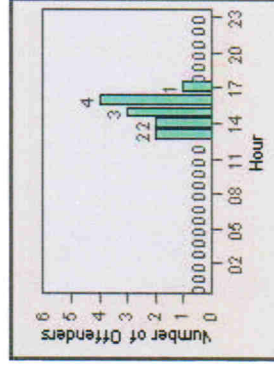

Redflex Redlight Offender Statistics

CONTRACT: Ventura **LOCATION:** VE-VIRA-01 Victoria and Ralston
DATE FROM: 01-Jul-2010 **DATE TO:** 31-Jul-2010

TOTALS

Redflex Redlight Offender Statistics

CONTRACT: Ventura **LOCATION:** VE-VITG-01 Victoria and Telegraph
DATE FROM: 01-Jul-2010 **DATE TO:** 31-Jul-2010

LANE 1

LANE 2

LANE 3 (No lane 3 or 4 violations)

Redflex Redlight Offender Statistics

CONTRACT: Ventura **LOCATION:** VE-VITG-01 Victoria and Telegraph
DATE FROM: 01-Jul-2010 **DATE TO:** 31-Jul-2010

TOTALS

Redflex Redlight Offender Statistics

CONTRACT: Ventura **LOCATION:** VE-VITP-01 Victoria and Telephone
DATE FROM: 01-Jul-2010 **DATE TO:** 31-Jul-2010

LANE 1

LANE 2

~~LANE 3~~ (no lane 3 or 4 violations)

Redflex Redlight Offender Statistics