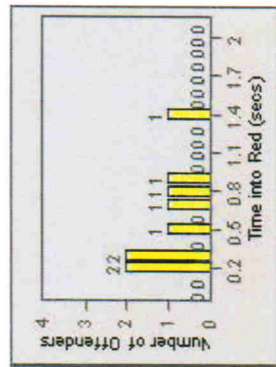

LANE 1

LANE 2

LANE 3 (no lane 3 or 4 violations)

Redflex Redlight Offender Statistics

CONTRACT: Ventura **LOCATION:** VE-VITP-03 Victoria and Telephone
DATE FROM: 01-Jul-2010 **DATE TO:** 31-Jul-2010

TOTALS

Redflex Redlight Offender Statistics

CONTRACT: Ventura **LOCATION:** VE-VIVA-01 Victoria and Valentine
DATE FROM: 01-Jul-2010 **DATE TO:** 31-Jul-2010

LANE 1

LANE 2

~~LANE 3~~

Redflex Redlight Offender Statistics

CONTRACT: Ventura **LOCATION:** VE-VIVA-01 Victoria and Valentine
DATE FROM: 01-Jul-2010 **DATE TO:** 31-Jul-2010

LANE 3

LANE 4

~~LANE-TOTAL~~

Redflex Redlight Offender Statistics

CONTRACT: Ventura **LOCATION:** VE-VIVA-01 Victoria and Valentine
DATE FROM: 01-Jul-2010 **DATE TO:** 31-Jul-2010