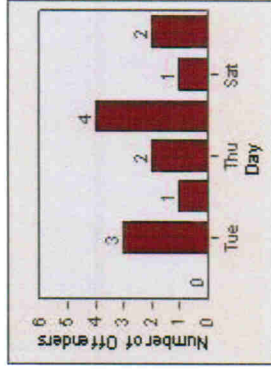

Redflex Redlight Offender Statistics

CONTRACT: Ventura **LOCATION:** VE-TGDA-01 Telegraph and Day
DATE FROM: 01-Jul-2010 **DATE TO:** 31-Jul-2010

TOTALS

Redflex Redlight Offender Statistics

CONTRACT: Ventura **LOCATION:** VE-THSE-01 Thompson and Seaward
DATE FROM: 01-Jul-2010 **DATE TO:** 31-Jul-2010

LANE 1

LANE 2

~~LANE 3~~ (no lane 3 or 4 violations)

Redflex Redlight Offender Statistics

CONTRACT: Ventura **LOCATION:** VE-THSE-01 Thompson and Seaward
DATE FROM: 01-Jul-2010 **DATE TO:** 31-Jul-2010

TOTALS

Redflex Redlight Offender Statistics

CONTRACT: Ventura **LOCATION:** VE-VIMO-01 Victoria and Moon
DATE FROM: 01-Jul-2010 **DATE TO:** 31-Jul-2010

LANE 1

LANE 2

LANE 3

Redflex Redlight Offender Statistics

CONTRACT: Ventura **LOCATION:** VE-VIMO-01 Victoria and Moon
DATE FROM: 01-Jul-2010 **DATE TO:** 31-Jul-2010

LANE 3

LANE 4

LANE TOTAL

Redflex Redlight Offender Statistics

CONTRACT: Ventura **LOCATION:** VE-VIMO-01 Victoria and Moon
DATE FROM: 01-Jul-2010 **DATE TO:** 31-Jul-2010

TOTALS

Redflex Redlight Offender Statistics