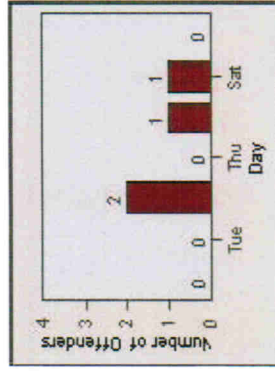

Redflex Redlight Offender Statistics

CONTRACT: Ventura
 DATE FROM: 01-Jul-2010

LOCATION: VE-TGDA-01 Telegraph and Day
 DATE TO: 31-Jul-2010

rec'd by mail 3-4-11

LANE 1

LANE 2

LANE 3

(no lane 3 or 4 violations)

Redflex Redlight Offender Statistics

CONTRACT: Ventura **LOCATION:** VE-TGDA-01 Telegraph and Day
DATE FROM: 01-Jul-2010 **DATE TO:** 31-Jul-2010

TOTALS

Redflex Redlight Offender Statistics

CONTRACT: Ventura **LOCATION:** VE-THSE-01 Thompson and Seaward
DATE FROM: 01-Jul-2010 **DATE TO:** 31-Jul-2010

LANE 1

LANE 2

~~LANE 3~~ (no lane 3 or 4 violations)

Redflex Redlight Offender Statistics

CONTRACT: Ventura **LOCATION:** VE-THSE-01 Thompson and Seaward
DATE FROM: 01-Jul-2010 **DATE TO:** 31-Jul-2010

TOTALS