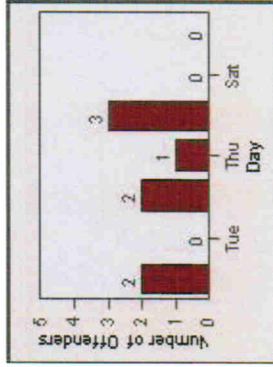

Redflex Redlight Offender Statistics

CONTRACT: Ventura **LOCATION:** VE-VITP-01 Victoria and Telephone
DATE FROM: 01-Jul-2010 **DATE TO:** 31-Jul-2010

LANE 1

LANE 2

~~LANE 3~~ (no lane 3 or 4 violations)

Redflex Redlight Offender Statistics

CONTRACT: Ventura **LOCATION:** VE-VITP-01 Victoria and Telephone
DATE FROM: 01-Jul-2010 **DATE TO:** 31-Jul-2010

TOTALS

Redflex Redlight Offender Statistics

CONTRACT: Ventura **LOCATION:** VE-VITP-03 Victoria and Telephone
DATE FROM: 01-Jul-2010 **DATE TO:** 31-Jul-2010

LANE 1

LANE 2

LANE 3 (no lane 3 or 4 violations)

Redflex Redlight Offender Statistics

CONTRACT: Ventura **LOCATION:** VE-VITP-03 Victoria and Telephone
DATE FROM: 01-Jul-2010 **DATE TO:** 31-Jul-2010

TOTALS