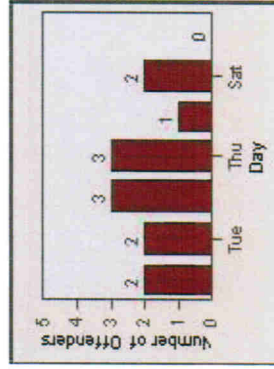

TOTALS

Redflex Redlight Offender Statistics

CONTRACT: Ventura **LOCATION:** VE-VIRA-01 Victoria and Ralston
DATE FROM: 01-Jul-2010 **DATE TO:** 31-Jul-2010

LANE 1

LANE 2

~~LANE 3~~ (no lane 3 or 4 violations)

Redflex Redlight Offender Statistics

CONTRACT: Ventura **LOCATION:** VE-VIRA-01 Victoria and Ralston
DATE FROM: 01-Jul-2010 **DATE TO:** 31-Jul-2010

TOTALS

Redflex Redlight Offender Statistics

CONTRACT: Ventura **LOCATION:** VE-VITG-01 Victoria and Telegraph
DATE FROM: 01-Jul-2010 **DATE TO:** 31-Jul-2010

LANE 1

LANE 2

LANE 3 (No lane 3 or 4 violations)

Redflex Redlight Offender Statistics

CONTRACT: Ventura **LOCATION:** VE-VITG-01 Victoria and Telegraph
DATE FROM: 01-Jul-2010 **DATE TO:** 31-Jul-2010

TOTALS