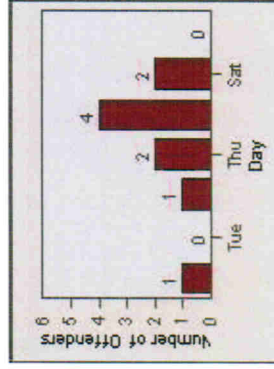

Redflex Redlight Offender Statistics

CONTRACT: Ventura **LOCATION:** VE-TGDA-01 Telegraph and Day
DATE FROM: 01-Jul-2010 **DATE TO:** 31-Jul-2010

TOTALS

Redflex Redlight Offender Statistics

CONTRACT: Ventura **LOCATION:** VE-THSE-01 Thompson and Seaward
DATE FROM: 01-Jul-2010 **DATE TO:** 31-Jul-2010

LANE 1

LANE 2

~~LANE 3~~ (no lane 3 or 4 violations)

Redflex Redlight Offender Statistics

CONTRACT: Ventura **LOCATION:** VE-THSE-01 Thompson and Seaward
DATE FROM: 01-Jul-2010 **DATE TO:** 31-Jul-2010

TOTALS

Redflex Redlight Offender Statistics

CONTRACT: Ventura **LOCATION:** VE-VIMO-01 Victoria and Moon
DATE FROM: 01-Jul-2010 **DATE TO:** 31-Jul-2010

LANE 1

LANE 2

LANE 3

Redflex Redlight Offender Statistics

CONTRACT: Ventura **LOCATION:** VE-VIMO-01 Victoria and Moon
DATE FROM: 01-Jul-2010 **DATE TO:** 31-Jul-2010