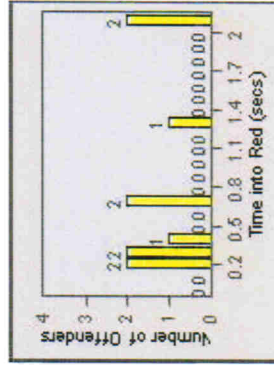

Redflex Redlight Offender Statistics

CONTRACT: Ventura **LOCATION:** VE-TGDA-01 Telegraph and Day
DATE FROM: 01-Jul-2010 **DATE TO:** 31-Jul-2010

TOTALS

Redflex Redlight Offender Statistics

CONTRACT: Ventura **LOCATION:** VE-THSE-01 Thompson and Seaward
DATE FROM: 01-Jul-2010 **DATE TO:** 31-Jul-2010

LANE 1

LANE 2

~~LANE 3~~ (no lane 3 or 4 violations)

Redflex Redlight Offender Statistics

CONTRACT: Ventura **LOCATION:** VE-THSE-01 Thompson and Seaward
DATE FROM: 01-Jul-2010 **DATE TO:** 31-Jul-2010

TOTALS

Redflex Redlight Offender Statistics

CONTRACT: Ventura **LOCATION:** VE-VIMO-01 Victoria and Moon
DATE FROM: 01-Jul-2010 **DATE TO:** 31-Jul-2010

LANE 1

LANE 2

LANE 3

Redflex Redlight Offender Statistics

CONTRACT: Ventura **LOCATION:** VE-VIMO-01 Victoria and Moon
DATE FROM: 01-Jul-2010 **DATE TO:** 31-Jul-2010