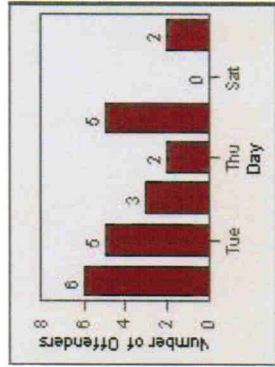

Redflex Redlight Offender Statistics

CONTRACT: Ventura **LOCATION:** VE-VITP-01 Victoria and Telephone
DATE FROM: 01-Jul-2010 **DATE TO:** 31-Jul-2010

LANE 1

LANE 2

~~LANE 3~~ (no lane 3 or 4 violations)

Redflex Redlight Offender Statistics

CONTRACT: Ventura **LOCATION:** VE-VITP-01 Victoria and Telephone
DATE FROM: 01-Jul-2010 **DATE TO:** 31-Jul-2010

TOTALS

Redflex Redlight Offender Statistics

CONTRACT: Ventura **LOCATION:** VE-VITP-03 Victoria and Telephone
DATE FROM: 01-Jul-2010 **DATE TO:** 31-Jul-2010

LANE 1

LANE 2

LANE 3 (no lane 3 or 4 violations)

Redflex Redlight Offender Statistics

CONTRACT: Ventura **LOCATION:** VE-VITP-03 Victoria and Telephone
DATE FROM: 01-Jul-2010 **DATE TO:** 31-Jul-2010

TOTALS

Redflex Redlight Offender Statistics

CONTRACT: Ventura **LOCATION:** VE-VIVA-01 Victoria and Valentine
DATE FROM: 01-Jul-2010 **DATE TO:** 31-Jul-2010

LANE 1

LANE 2

~~LANE 3~~

Redflex Redlight Offender Statistics