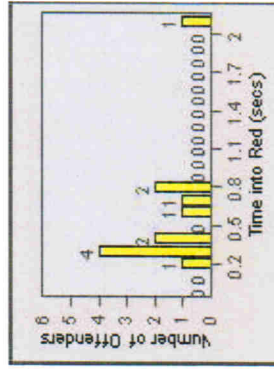

Redflex Redlight Offender Statistics

CONTRACT: Ventura **LOCATION:** VE-VIRA-01 Victoria and Ralston
DATE FROM: 01-Jul-2010 **DATE TO:** 31-Jul-2010

TOTALS

Redflex Redlight Offender Statistics

CONTRACT: Ventura **LOCATION:** VE-VITG-01 Victoria and Telegraph
DATE FROM: 01-Jul-2010 **DATE TO:** 31-Jul-2010

LANE 1

LANE 2

LANE 3 (No lane 3 or 4 violations)

Redflex Redlight Offender Statistics

CONTRACT: Ventura **LOCATION:** VE-VITG-01 Victoria and Telegraph
DATE FROM: 01-Jul-2010 **DATE TO:** 31-Jul-2010

TOTALS

Redflex Redlight Offender Statistics

CONTRACT: Ventura **LOCATION:** VE-VITP-01 Victoria and Telephone
DATE FROM: 01-Jul-2010 **DATE TO:** 31-Jul-2010

LANE 1

LANE 2

~~LANE 3~~ (no lane 3 or 4 violations)

Redflex Redlight Offender Statistics