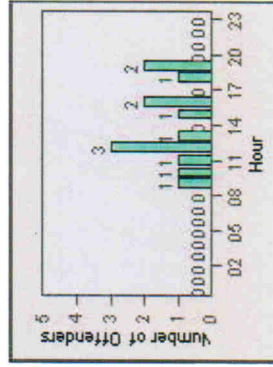

Redflex Redlight Offender Statistics

CONTRACT: Ventura
 DATE FROM: 01-Jul-2010

LOCATION: VE-TGDA-01 Telegraph and Day
 DATE TO: 31-Jul-2010

rec'd by mail 3-4-11

LANE 1

LANE 2

LANE 3

(no lane 3 or 4 violations)

Redflex Redlight Offender Statistics

CONTRACT: Ventura **LOCATION:** VE-TGDA-01 Telegraph and Day
DATE FROM: 01-Jul-2010 **DATE TO:** 31-Jul-2010

TOTALS

Redflex Redlight Offender Statistics

CONTRACT: Ventura **LOCATION:** VE-THSE-01 Thompson and Seaward
DATE FROM: 01-Jul-2010 **DATE TO:** 31-Jul-2010

LANE 1

LANE 2

~~LANE 3~~ (no lane 3 or 4 violations)

Redflex Redlight Offender Statistics

CONTRACT: Ventura **LOCATION:** VE-THSE-01 Thompson and Seaward
DATE FROM: 01-Jul-2010 **DATE TO:** 31-Jul-2010

TOTALS

Redflex Redlight Offender Statistics

CONTRACT: Ventura **LOCATION:** VE-VIMO-01 Victoria and Moon
DATE FROM: 01-Jul-2010 **DATE TO:** 31-Jul-2010

LANE 1

LANE 2

LANE 3

Redflex Redlight Offender Statistics

CONTRACT: Ventura **LOCATION:** VE-VIMO-01 Victoria and Moon
DATE FROM: 01-Jul-2010 **DATE TO:** 31-Jul-2010