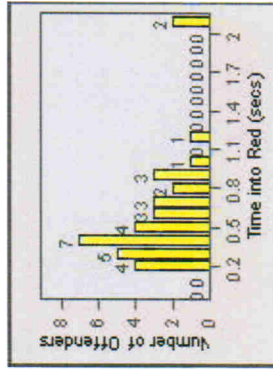

CONTRACT: Ventura **LOCATION:** VE-VIOP-01 Victoria and Olivas Park
DATE FROM: 01-Jul-2010 **DATE TO:** 31-Jul-2010

LANE 1

LANE 2

LANE 3 (no lane 3 or 4 violations)

Redflex Redlight Offender Statistics

CONTRACT: Ventura **LOCATION:** VE-VIOP-01 Victoria and Olivas Park
DATE FROM: 01-Jul-2010 **DATE TO:** 31-Jul-2010

TOTALS

Redflex Redlight Offender Statistics

CONTRACT: Ventura **LOCATION:** VE-VIRA-01 Victoria and Ralston
DATE FROM: 01-Jul-2010 **DATE TO:** 31-Jul-2010

LANE 1

LANE 2

~~LANE 3~~ (no lane 3 or 4 violations)

Redflex Redlight Offender Statistics

CONTRACT: Ventura **LOCATION:** VE-VIRA-01 Victoria and Ralston
DATE FROM: 01-Jul-2010 **DATE TO:** 31-Jul-2010

TOTALS

Redflex Redlight Offender Statistics

CONTRACT: Ventura **LOCATION:** VE-VITG-01 Victoria and Telegraph
DATE FROM: 01-Jul-2010 **DATE TO:** 31-Jul-2010