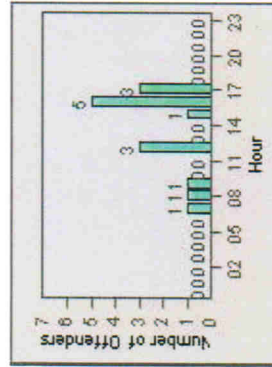

Redflex Redlight Offender Statistics

CONTRACT: Ventura **LOCATION:** VE-VIMO-01 Victoria and Moon
DATE FROM: 01-Jul-2010 **DATE TO:** 31-Jul-2010

LANE 1

LANE 2

LANE 3

Redflex Redlight Offender Statistics

CONTRACT: Ventura **LOCATION:** VE-VIMO-01 Victoria and Moon
DATE FROM: 01-Jul-2010 **DATE TO:** 31-Jul-2010

LANE 3

LANE 4

LANE TOTAL

Redflex Redlight Offender Statistics

CONTRACT: Ventura **LOCATION:** VE-VIMO-01 Victoria and Moon
DATE FROM: 01-Jul-2010 **DATE TO:** 31-Jul-2010

TOTALS

Redflex Redlight Offender Statistics

CONTRACT: Ventura **LOCATION:** VE-VIOP-01 Victoria and Olivas Park
DATE FROM: 01-Jul-2010 **DATE TO:** 31-Jul-2010

LANE 1

LANE 2

LANE 3 (no lane 3 or 4 violations)

Redflex Redlight Offender Statistics

CONTRACT: Ventura **LOCATION:** VE-VIOP-01 Victoria and Olivas Park
DATE FROM: 01-Jul-2010 **DATE TO:** 31-Jul-2010