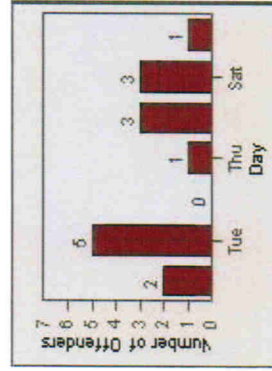

Redflex Redlight Offender Statistics

CONTRACT: Ventura **LOCATION:** VE-VIMO-01 Victoria and Moon
DATE FROM: 01-Jul-2010 **DATE TO:** 31-Jul-2010

LANE 1

LANE 2

LANE 3

Redflex Redlight Offender Statistics

CONTRACT: Ventura **LOCATION:** VE-VIMO-01 Victoria and Moon
DATE FROM: 01-Jul-2010 **DATE TO:** 31-Jul-2010

LANE 3

LANE 4

LANE TOTAL

Redflex Redlight Offender Statistics

CONTRACT: Ventura **LOCATION:** VE-VIMO-01 Victoria and Moon
DATE FROM: 01-Jul-2010 **DATE TO:** 31-Jul-2010

TOTALS

Redflex Redlight Offender Statistics

CONTRACT: Ventura **LOCATION:** VE-VIOP-01 Victoria and Olivas Park
DATE FROM: 01-Jul-2010 **DATE TO:** 31-Jul-2010

LANE 1

LANE 2

LANE 3 (no lane 3 or 4 violations)

Redflex Redlight Offender Statistics

CONTRACT: Ventura **LOCATION:** VE-VIOP-01 Victoria and Olivas Park
DATE FROM: 01-Jul-2010 **DATE TO:** 31-Jul-2010