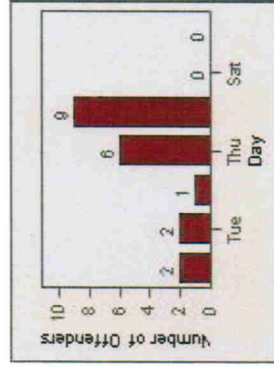

LANE 1

LANE 2

LANE 3 (No lane 3 or 4 violations)

Redflex Redlight Offender Statistics

CONTRACT: Ventura **LOCATION:** VE-VITG-01 Victoria and Telegraph
DATE FROM: 01-Jul-2010 **DATE TO:** 31-Jul-2010

TOTALS

Redflex Redlight Offender Statistics

CONTRACT: Ventura **LOCATION:** VE-VITP-01 Victoria and Telephone
DATE FROM: 01-Jul-2010 **DATE TO:** 31-Jul-2010

LANE 1

LANE 2

~~LANE 3~~ (no lane 3 or 4 violations)

Redflex Redlight Offender Statistics

CONTRACT: Ventura **LOCATION:** VE-VITP-01 Victoria and Telephone
DATE FROM: 01-Jul-2010 **DATE TO:** 31-Jul-2010

TOTALS

Redflex Redlight Offender Statistics

CONTRACT: Ventura **LOCATION:** VE-VITP-03 Victoria and Telephone
DATE FROM: 01-Jul-2010 **DATE TO:** 31-Jul-2010