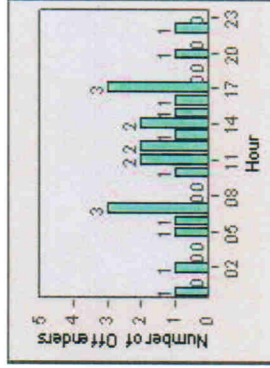

LANE 1

LANE 2

~~LANE 3~~ (no lane 3 or 4 violations)

Redflex Redlight Offender Statistics

CONTRACT: Ventura **LOCATION:** VE-THSE-01 Thompson and Seaward
DATE FROM: 01-Jul-2010 **DATE TO:** 31-Jul-2010

TOTALS

Redflex Redlight Offender Statistics

CONTRACT: Ventura **LOCATION:** VE-VIMO-01 Victoria and Moon
DATE FROM: 01-Jul-2010 **DATE TO:** 31-Jul-2010

LANE 1

LANE 2

LANE 3

Redflex Redlight Offender Statistics

CONTRACT: Ventura **LOCATION:** VE-VIMO-01 Victoria and Moon
DATE FROM: 01-Jul-2010 **DATE TO:** 31-Jul-2010

LANE 3

LANE 4

LANE TOTAL

Redflex Redlight Offender Statistics

CONTRACT: Ventura **LOCATION:** VE-VIMO-01 Victoria and Moon
DATE FROM: 01-Jul-2010 **DATE TO:** 31-Jul-2010

TOTALS

Redflex Redlight Offender Statistics

CONTRACT: Ventura **LOCATION:** VE-VIOP-01 Victoria and Olivas Park
DATE FROM: 01-Jul-2010 **DATE TO:** 31-Jul-2010

LANE 1

LANE 2

LANE 3 (no lane 3 or 4 violations)

Redflex Redlight Offender Statistics

CONTRACT: Ventura **LOCATION:** VE-VIOP-01 Victoria and Olivas Park
DATE FROM: 01-Jul-2010 **DATE TO:** 31-Jul-2010