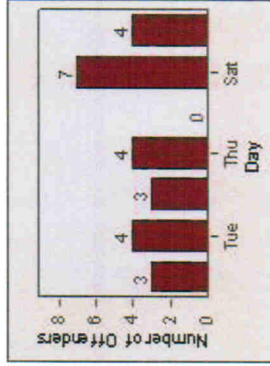

LANE 1

LANE 2

LANE 3 (no lane 3 or 4 violations)

Redflex Redlight Offender Statistics

CONTRACT: Ventura **LOCATION:** VE-VITP-03 Victoria and Telephone
DATE FROM: 01-Jul-2010 **DATE TO:** 31-Jul-2010

TOTALS

Redflex Redlight Offender Statistics

CONTRACT: Ventura **LOCATION:** VE-VIVA-01 Victoria and Valentine
DATE FROM: 01-Jul-2010 **DATE TO:** 31-Jul-2010

LANE 1

LANE 2

~~LANE 3~~

Redflex Redlight Offender Statistics

CONTRACT: Ventura **LOCATION:** VE-VIVA-01 Victoria and Valentine
DATE FROM: 01-Jul-2010 **DATE TO:** 31-Jul-2010

LANE 3

LANE 4

~~LANE-TOTAL~~

Redflex Redlight Offender Statistics

CONTRACT: Ventura **LOCATION:** VE-VIVA-01 Victoria and Valentine
DATE FROM: 01-Jul-2010 **DATE TO:** 31-Jul-2010