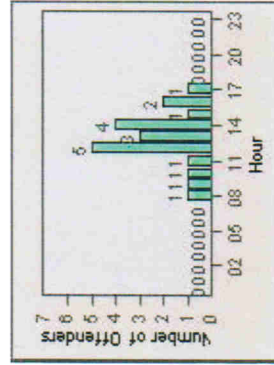

LANE 1

LANE 2

LANE 3 (No lane 3 or 4 violations)

Redflex Redlight Offender Statistics

CONTRACT: Ventura **LOCATION:** VE-VITG-01 Victoria and Telegraph
DATE FROM: 01-Jul-2010 **DATE TO:** 31-Jul-2010

TOTALS

Redflex Redlight Offender Statistics

CONTRACT: Ventura **LOCATION:** VE-VITP-01 Victoria and Telephone
DATE FROM: 01-Jul-2010 **DATE TO:** 31-Jul-2010

LANE 1

LANE 2

~~LANE 3~~ (no lane 3 or 4 violations)

Redflex Redlight Offender Statistics

CONTRACT: Ventura **LOCATION:** VE-VITP-01 Victoria and Telephone
DATE FROM: 01-Jul-2010 **DATE TO:** 31-Jul-2010

TOTALS

Redflex Redlight Offender Statistics

CONTRACT: Ventura **LOCATION:** VE-VITP-03 Victoria and Telephone
DATE FROM: 01-Jul-2010 **DATE TO:** 31-Jul-2010