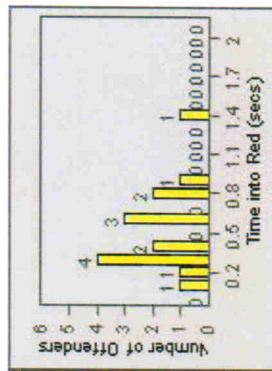

LANE 3

LANE 4

LANE TOTAL

Redflex Redlight Offender Statistics

CONTRACT: Ventura **LOCATION:** VE-VIMO-01 Victoria and Moon
DATE FROM: 01-Jul-2010 **DATE TO:** 31-Jul-2010

TOTALS

Redflex Redlight Offender Statistics

CONTRACT: Ventura **LOCATION:** VE-VIOP-01 Victoria and Olivas Park
DATE FROM: 01-Jul-2010 **DATE TO:** 31-Jul-2010

LANE 1

LANE 2

LANE 3 (no lane 3 or 4 violations)

Redflex Redlight Offender Statistics

CONTRACT: Ventura **LOCATION:** VE-VIOP-01 Victoria and Olivas Park
DATE FROM: 01-Jul-2010 **DATE TO:** 31-Jul-2010