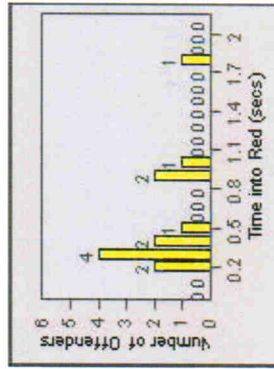

Redflex Redlight Offender Statistics

CONTRACT: Ventura **LOCATION:** VE-VIRA-01 Victoria and Ralston
DATE FROM: 01-Jul-2010 **DATE TO:** 31-Jul-2010

TOTALS

Redflex Redlight Offender Statistics

CONTRACT: Ventura **LOCATION:** VE-VITG-01 Victoria and Telegraph
DATE FROM: 01-Jul-2010 **DATE TO:** 31-Jul-2010

LANE 1

LANE 2

LANE 3 (No lane 3 or 4 violations)

Redflex Redlight Offender Statistics

CONTRACT: Ventura **LOCATION:** VE-VITG-01 Victoria and Telegraph
DATE FROM: 01-Jul-2010 **DATE TO:** 31-Jul-2010

TOTALS