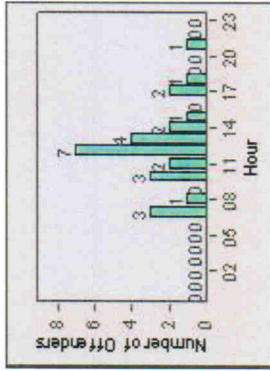

Redflex Redlight Offender Statistics

CONTRACT: Ventura **LOCATION:** VE-VIRA-01 Victoria and Ralston
DATE FROM: 01-Jul-2010 **DATE TO:** 31-Jul-2010

TOTALS

Redflex Redlight Offender Statistics

CONTRACT: Ventura **LOCATION:** VE-VITG-01 Victoria and Telegraph
DATE FROM: 01-Jul-2010 **DATE TO:** 31-Jul-2010

LANE 1

LANE 2

LANE 3 (No lane 3 or 4 violations)

Redflex Redlight Offender Statistics

CONTRACT: Ventura **LOCATION:** VE-VITG-01 Victoria and Telegraph
DATE FROM: 01-Jul-2010 **DATE TO:** 31-Jul-2010

TOTALS

Redflex Redlight Offender Statistics

CONTRACT: Ventura **LOCATION:** VE-VITP-01 Victoria and Telephone
DATE FROM: 01-Jul-2010 **DATE TO:** 31-Jul-2010

LANE 1

LANE 2

~~LANE 3~~ (no lane 3 or 4 violations)

Redflex Redlight Offender Statistics