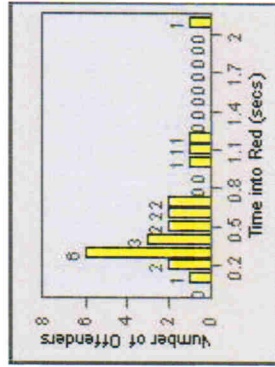

CONTRACT: Ventura **LOCATION:** VE-VITP-01 Victoria and Telephone
DATE FROM: 01-Jul-2010 **DATE TO:** 31-Jul-2010

TOTALS

Redflex Redlight Offender Statistics

CONTRACT: Ventura **LOCATION:** VE-VITP-03 Victoria and Telephone
DATE FROM: 01-Jul-2010 **DATE TO:** 31-Jul-2010

LANE 1

LANE 2

LANE 3 (no lane 3 or 4 violations)

Redflex Redlight Offender Statistics

CONTRACT: Ventura **LOCATION:** VE-VITP-03 Victoria and Telephone
DATE FROM: 01-Jul-2010 **DATE TO:** 31-Jul-2010

TOTALS

Redflex Redlight Offender Statistics

CONTRACT: Ventura **LOCATION:** VE-VIVA-01 Victoria and Valentine
DATE FROM: 01-Jul-2010 **DATE TO:** 31-Jul-2010

LANE 1

LANE 2

~~LANE 3~~

Redflex Redlight Offender Statistics