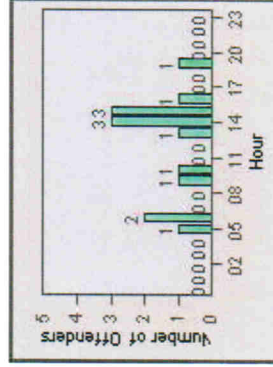

Redflex Redlight Offender Statistics

CONTRACT: Ventura **LOCATION:** VE-VIMO-01 Victoria and Moon
DATE FROM: 01-Jul-2010 **DATE TO:** 31-Jul-2010

LANE 1

LANE 2

LANE 3

Redflex Redlight Offender Statistics

CONTRACT: Ventura **LOCATION:** VE-VIMO-01 Victoria and Moon
DATE FROM: 01-Jul-2010 **DATE TO:** 31-Jul-2010

LANE 3

LANE 4

LANE TOTAL

Redflex Redlight Offender Statistics

CONTRACT: Ventura **LOCATION:** VE-VIMO-01 Victoria and Moon
DATE FROM: 01-Jul-2010 **DATE TO:** 31-Jul-2010

TOTALS

Redflex Redlight Offender Statistics

CONTRACT: Ventura **LOCATION:** VE-VIOP-01 Victoria and Olivas Park
DATE FROM: 01-Jul-2010 **DATE TO:** 31-Jul-2010

LANE 1

LANE 2

LANE 3 (no lane 3 or 4 violations)

Redflex Redlight Offender Statistics

CONTRACT: Ventura **LOCATION:** VE-VIOP-01 Victoria and Olivas Park
DATE FROM: 01-Jul-2010 **DATE TO:** 31-Jul-2010