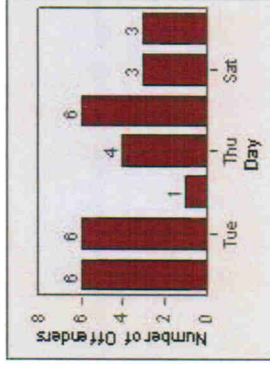

CONTRACT: Ventura **LOCATION:** VE-VIOP-01 Victoria and Olivas Park
DATE FROM: 01-Jul-2010 **DATE TO:** 31-Jul-2010

LANE 1

LANE 2

LANE 3 (no lane 3 or 4 violations)

Redflex Redlight Offender Statistics

CONTRACT: Ventura **LOCATION:** VE-VIOP-01 Victoria and Olivas Park
DATE FROM: 01-Jul-2010 **DATE TO:** 31-Jul-2010

TOTALS

Redflex Redlight Offender Statistics

CONTRACT: Ventura **LOCATION:** VE-VIRA-01 Victoria and Ralston
DATE FROM: 01-Jul-2010 **DATE TO:** 31-Jul-2010

LANE 1

LANE 2

~~LANE 3~~ (no lane 3 or 4 violations)