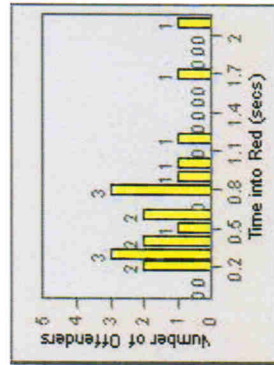

LANE 1

LANE 2

~~LANE 3~~ (no lane 3 or 4 violations)

Redflex Redlight Offender Statistics

CONTRACT: Ventura **LOCATION:** VE-THSE-01 Thompson and Seaward
DATE FROM: 01-Jul-2010 **DATE TO:** 31-Jul-2010

TOTALS

Redflex Redlight Offender Statistics

CONTRACT: Ventura **LOCATION:** VE-VIMO-01 Victoria and Moon
DATE FROM: 01-Jul-2010 **DATE TO:** 31-Jul-2010

LANE 1

LANE 2

LANE 3

Redflex Redlight Offender Statistics

CONTRACT: Ventura **LOCATION:** VE-VIMO-01 Victoria and Moon
DATE FROM: 01-Jul-2010 **DATE TO:** 31-Jul-2010

LANE 3

LANE 4

LANE TOTAL

Redflex Redlight Offender Statistics

CONTRACT: Ventura **LOCATION:** VE-VIMO-01 Victoria and Moon
DATE FROM: 01-Jul-2010 **DATE TO:** 31-Jul-2010

TOTALS

Redflex Redlight Offender Statistics