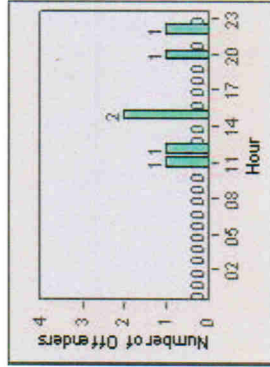

Redflex Redlight Offender Statistics

CONTRACT: Ventura
 DATE FROM: 01-Jul-2010

LOCATION: VE-TGDA-01 Telegraph and Day
 DATE TO: 31-Jul-2010

rec'd by mail 3-4-11

LANE 1

LANE 2

LANE 3

(no lane 3 or 4 violations)

Redflex Redlight Offender Statistics

CONTRACT: Ventura **LOCATION:** VE-TGDA-01 Telegraph and Day
DATE FROM: 01-Jul-2010 **DATE TO:** 31-Jul-2010

TOTALS

Redflex Redlight Offender Statistics

CONTRACT: Ventura **LOCATION:** VE-THSE-01 Thompson and Seaward
DATE FROM: 01-Jul-2010 **DATE TO:** 31-Jul-2010

LANE 1

LANE 2

~~LANE 3~~ (no lane 3 or 4 violations)

Redflex Redlight Offender Statistics

CONTRACT: Ventura **LOCATION:** VE-THSE-01 Thompson and Seaward
DATE FROM: 01-Jul-2010 **DATE TO:** 31-Jul-2010

TOTALS