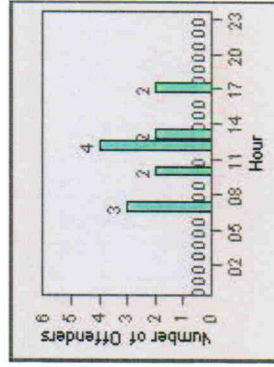

TOTALS

Redflex Redlight Offender Statistics

CONTRACT: Ventura **LOCATION:** VE-VIRA-01 Victoria and Ralston
DATE FROM: 01-Jul-2010 **DATE TO:** 31-Jul-2010

LANE 1

LANE 2

~~LANE 3~~ (no lane 3 or 4 violations)

Redflex Redlight Offender Statistics

CONTRACT: Ventura **LOCATION:** VE-VIRA-01 Victoria and Ralston
DATE FROM: 01-Jul-2010 **DATE TO:** 31-Jul-2010

TOTALS

Redflex Redlight Offender Statistics

CONTRACT: Ventura **LOCATION:** VE-VITG-01 Victoria and Telegraph
DATE FROM: 01-Jul-2010 **DATE TO:** 31-Jul-2010

LANE 1

LANE 2

LANE 3 (No lane 3 or 4 violations)

Redflex Redlight Offender Statistics

CONTRACT: Ventura **LOCATION:** VE-VITG-01 Victoria and Telegraph
DATE FROM: 01-Jul-2010 **DATE TO:** 31-Jul-2010

TOTALS

Redflex Redlight Offender Statistics

CONTRACT: Ventura **LOCATION:** VE-VITP-01 Victoria and Telephone
DATE FROM: 01-Jul-2010 **DATE TO:** 31-Jul-2010

LANE 1

LANE 2

~~LANE 3~~ (no lane 3 or 4 violations)

Redflex Redlight Offender Statistics