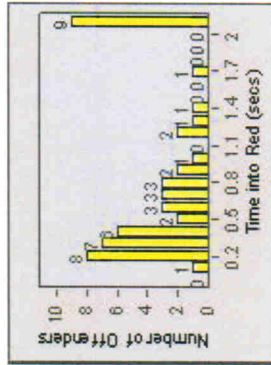

Redflex Redlight Offender Statistics

CONTRACT: Ventura **LOCATION:** VE-VIMO-01 Victoria and Moon
DATE FROM: 01-Jul-2010 **DATE TO:** 31-Jul-2010

LANE 1

LANE 2

LANE 3

Redflex Redlight Offender Statistics

CONTRACT: Ventura **LOCATION:** VE-VIMO-01 Victoria and Moon
DATE FROM: 01-Jul-2010 **DATE TO:** 31-Jul-2010

LANE 3

LANE 4

LANE TOTAL

Redflex Redlight Offender Statistics

CONTRACT: Ventura **LOCATION:** VE-VIMO-01 Victoria and Moon
DATE FROM: 01-Jul-2010 **DATE TO:** 31-Jul-2010

TOTALS

Redflex Redlight Offender Statistics

CONTRACT: Ventura **LOCATION:** VE-VIOP-01 Victoria and Olivas Park
DATE FROM: 01-Jul-2010 **DATE TO:** 31-Jul-2010

LANE 1

LANE 2

LANE 3 (no lane 3 or 4 violations)

Redflex Redlight Offender Statistics

CONTRACT: Ventura **LOCATION:** VE-VIOP-01 Victoria and Olivas Park
DATE FROM: 01-Jul-2010 **DATE TO:** 31-Jul-2010