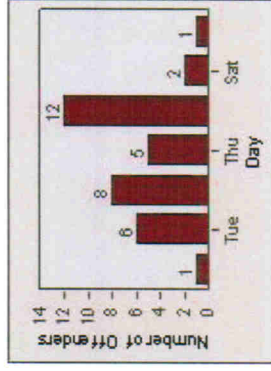

CONTRACT: Ventura **LOCATION:** VE-VIOP-01 Victoria and Olivas Park
DATE FROM: 01-Jul-2010 **DATE TO:** 31-Jul-2010

LANE 1

LANE 2

LANE 3 (no lane 3 or 4 violations)

Redflex Redlight Offender Statistics

CONTRACT: Ventura **LOCATION:** VE-VIOP-01 Victoria and Olivas Park
DATE FROM: 01-Jul-2010 **DATE TO:** 31-Jul-2010

TOTALS

Redflex Redlight Offender Statistics

CONTRACT: Ventura **LOCATION:** VE-VIRA-01 Victoria and Ralston
DATE FROM: 01-Jul-2010 **DATE TO:** 31-Jul-2010

LANE 1

LANE 2

~~LANE 3~~ (no lane 3 or 4 violations)

Redflex Redlight Offender Statistics

CONTRACT: Ventura **LOCATION:** VE-VIRA-01 Victoria and Ralston
DATE FROM: 01-Jul-2010 **DATE TO:** 31-Jul-2010

TOTALS

Redflex Redlight Offender Statistics

CONTRACT: Ventura **LOCATION:** VE-VITG-01 Victoria and Telegraph
DATE FROM: 01-Jul-2010 **DATE TO:** 31-Jul-2010