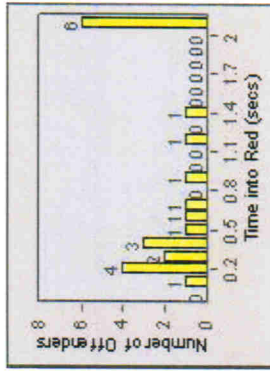

Redflex Redlight Offender Statistics

CONTRACT: Ventura   **LOCATION:** VE-VIMO-01 Victoria and Moon
DATE FROM: 01-Jul-2010   **DATE TO:** 31-Jul-2010

LANE 3