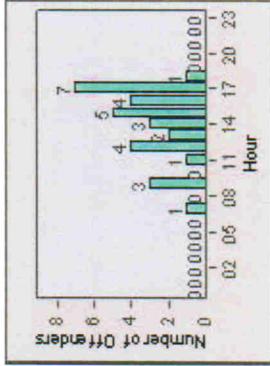

CONTRACT: Ventura **LOCATION:** VE-VITP-01 Victoria and Telephone
DATE FROM: 01-Jul-2010 **DATE TO:** 31-Jul-2010

TOTALS

Redflex Redlight Offender Statistics

CONTRACT: Ventura **LOCATION:** VE-VITP-03 Victoria and Telephone
DATE FROM: 01-Jul-2010 **DATE TO:** 31-Jul-2010

LANE 1

LANE 2

LANE 3 (no lane 3 or 4 violations)

Redflex Redlight Offender Statistics

CONTRACT: Ventura **LOCATION:** VE-VITP-03 Victoria and Telephone
DATE FROM: 01-Jul-2010 **DATE TO:** 31-Jul-2010

TOTALS

Redflex Redlight Offender Statistics

CONTRACT: Ventura **LOCATION:** VE-VIVA-01 Victoria and Valentine
DATE FROM: 01-Jul-2010 **DATE TO:** 31-Jul-2010

LANE 1

LANE 2

~~LANE 3~~

Redflex Redlight Offender Statistics

CONTRACT: Ventura **LOCATION:** VE-VIVA-01 Victoria and Valentine
DATE FROM: 01-Jul-2010 **DATE TO:** 31-Jul-2010

LANE 3

LANE 4

~~LANE-TOTAL~~

Redflex Redlight Offender Statistics

CONTRACT: Ventura **LOCATION:** VE-VIVA-01 Victoria and Valentine
DATE FROM: 01-Jul-2010 **DATE TO:** 31-Jul-2010