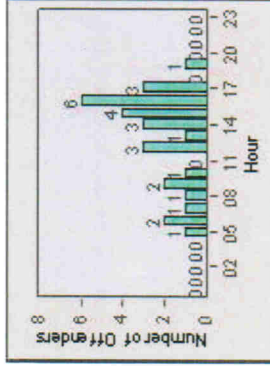

CONTRACT: Ventura **LOCATION:** VE-VIOP-01 Victoria and Olivas Park
DATE FROM: 01-Jul-2010 **DATE TO:** 31-Jul-2010

LANE 1

LANE 2

LANE 3 (no lane 3 or 4 violations)

Redflex Redlight Offender Statistics

CONTRACT: Ventura **LOCATION:** VE-VIOP-01 Victoria and Olivas Park
DATE FROM: 01-Jul-2010 **DATE TO:** 31-Jul-2010

TOTALS

Redflex Redlight Offender Statistics

CONTRACT: Ventura **LOCATION:** VE-VIRA-01 Victoria and Ralston
DATE FROM: 01-Jul-2010 **DATE TO:** 31-Jul-2010

LANE 1

LANE 2

~~LANE 3~~ (no lane 3 or 4 violations)