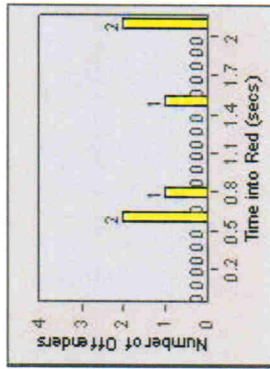

Redflex Redlight Offender Statistics

CONTRACT: Ventura
 DATE FROM: 01-Jul-2010

LOCATION: VE-TGDA-01 Telegraph and Day
 DATE TO: 31-Jul-2010

rec'd by mail 3-4-11

LANE 1

LANE 2

LANE 3

(no lane 3 or 4 violations)

Redflex Redlight Offender Statistics

CONTRACT: Ventura **LOCATION:** VE-TGDA-01 Telegraph and Day
DATE FROM: 01-Jul-2010 **DATE TO:** 31-Jul-2010

TOTALS

Redflex Redlight Offender Statistics

CONTRACT: Ventura **LOCATION:** VE-THSE-01 Thompson and Seaward
DATE FROM: 01-Jul-2010 **DATE TO:** 31-Jul-2010