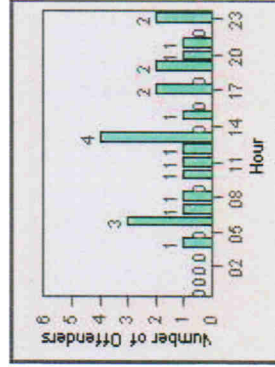

CONTRACT: Ventura **LOCATION:** VE-VITP-01 Victoria and Telephone
DATE FROM: 01-Jul-2010 **DATE TO:** 31-Jul-2010

TOTALS

Redflex Redlight Offender Statistics

CONTRACT: Ventura **LOCATION:** VE-VITP-03 Victoria and Telephone
DATE FROM: 01-Jul-2010 **DATE TO:** 31-Jul-2010

LANE 1

LANE 2

LANE 3 (no lane 3 or 4 violations)

Redflex Redlight Offender Statistics

CONTRACT: Ventura **LOCATION:** VE-VITP-03 Victoria and Telephone
DATE FROM: 01-Jul-2010 **DATE TO:** 31-Jul-2010

TOTALS

Redflex Redlight Offender Statistics

CONTRACT: Ventura **LOCATION:** VE-VIVA-01 Victoria and Valentine
DATE FROM: 01-Jul-2010 **DATE TO:** 31-Jul-2010

LANE 1

LANE 2

~~LANE 3~~

Redflex Redlight Offender Statistics

CONTRACT: Ventura **LOCATION:** VE-VIVA-01 Victoria and Valentine
DATE FROM: 01-Jul-2010 **DATE TO:** 31-Jul-2010

LANE 3

LANE 4

~~LANE-TOTAL~~

Redflex Redlight Offender Statistics

CONTRACT: Ventura **LOCATION:** VE-VIVA-01 Victoria and Valentine
DATE FROM: 01-Jul-2010 **DATE TO:** 31-Jul-2010