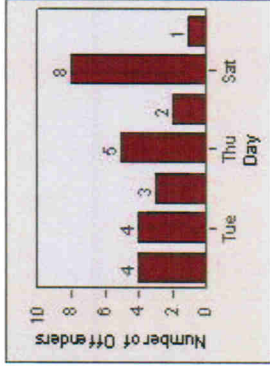

Redflex Redlight Offender Statistics

CONTRACT: Ventura **LOCATION:** VE-VIRA-01 Victoria and Ralston
DATE FROM: 01-Jul-2010 **DATE TO:** 31-Jul-2010

TOTALS

Redflex Redlight Offender Statistics

CONTRACT: Ventura **LOCATION:** VE-VITG-01 Victoria and Telegraph
DATE FROM: 01-Jul-2010 **DATE TO:** 31-Jul-2010

LANE 1

LANE 2

LANE 3 (No lane 3 or 4 violations)

Redflex Redlight Offender Statistics

CONTRACT: Ventura **LOCATION:** VE-VITG-01 Victoria and Telegraph
DATE FROM: 01-Jul-2010 **DATE TO:** 31-Jul-2010

TOTALS

Redflex Redlight Offender Statistics

CONTRACT: Ventura **LOCATION:** VE-VITP-01 Victoria and Telephone
DATE FROM: 01-Jul-2010 **DATE TO:** 31-Jul-2010

LANE 1

LANE 2

~~LANE 3~~ (no lane 3 or 4 violations)

Redflex Redlight Offender Statistics