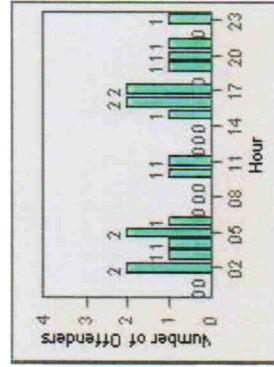

LANE 1

LANE 2

~~LANE 3~~ (no lane 3 or 4 violations)

Redflex Redlight Offender Statistics

CONTRACT: Ventura **LOCATION:** VE-THSE-01 Thompson and Seaward
DATE FROM: 01-Jul-2010 **DATE TO:** 31-Jul-2010

TOTALS

Redflex Redlight Offender Statistics

CONTRACT: Ventura **LOCATION:** VE-VIMO-01 Victoria and Moon
DATE FROM: 01-Jul-2010 **DATE TO:** 31-Jul-2010

LANE 1

LANE 2

LANE 3

Redflex Redlight Offender Statistics

CONTRACT: Ventura **LOCATION:** VE-VIMO-01 Victoria and Moon
DATE FROM: 01-Jul-2010 **DATE TO:** 31-Jul-2010

LANE 3

LANE 4

LANE TOTAL

Redflex Redlight Offender Statistics

CONTRACT: Ventura **LOCATION:** VE-VIMO-01 Victoria and Moon
DATE FROM: 01-Jul-2010 **DATE TO:** 31-Jul-2010

TOTALS

Redflex Redlight Offender Statistics

CONTRACT: Ventura **LOCATION:** VE-VIOP-01 Victoria and Olivas Park
DATE FROM: 01-Jul-2010 **DATE TO:** 31-Jul-2010

LANE 1

LANE 2

LANE 3 (no lane 3 or 4 violations)

Redflex Redlight Offender Statistics

CONTRACT: Ventura **LOCATION:** VE-VIOP-01 Victoria and Olivas Park
DATE FROM: 01-Jul-2010 **DATE TO:** 31-Jul-2010