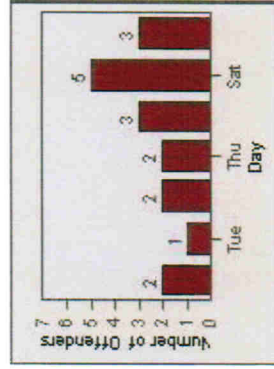

LANE 1

LANE 2

~~LANE 3~~ (no lane 3 or 4 violations)

Redflex Redlight Offender Statistics

CONTRACT: Ventura **LOCATION:** VE-THSE-01 Thompson and Seaward
DATE FROM: 01-Jul-2010 **DATE TO:** 31-Jul-2010

TOTALS

Redflex Redlight Offender Statistics

CONTRACT: Ventura **LOCATION:** VE-VIMO-01 Victoria and Moon
DATE FROM: 01-Jul-2010 **DATE TO:** 31-Jul-2010

LANE 1

LANE 2

LANE 3

Redflex Redlight Offender Statistics

CONTRACT: Ventura **LOCATION:** VE-VIMO-01 Victoria and Moon
DATE FROM: 01-Jul-2010 **DATE TO:** 31-Jul-2010

LANE 3

LANE 4

LANE TOTAL

Redflex Redlight Offender Statistics

CONTRACT: Ventura **LOCATION:** VE-VIMO-01 Victoria and Moon
DATE FROM: 01-Jul-2010 **DATE TO:** 31-Jul-2010

TOTALS

Redflex Redlight Offender Statistics

CONTRACT: Ventura **LOCATION:** VE-VIOP-01 Victoria and Olivas Park
DATE FROM: 01-Jul-2010 **DATE TO:** 31-Jul-2010

LANE 1

LANE 2

LANE 3 (no lane 3 or 4 violations)

Redflex Redlight Offender Statistics

CONTRACT: Ventura **LOCATION:** VE-VIOP-01 Victoria and Olivas Park
DATE FROM: 01-Jul-2010 **DATE TO:** 31-Jul-2010