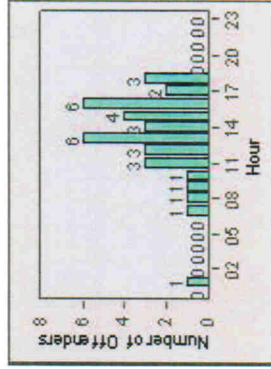

CONTRACT: Ventura **LOCATION:** VE-VIOP-01 Victoria and Olivas Park
DATE FROM: 01-Jul-2010 **DATE TO:** 31-Jul-2010

LANE 1

LANE 2

LANE 3 (no lane 3 or 4 violations)

Redflex Redlight Offender Statistics

CONTRACT: Ventura **LOCATION:** VE-VIOP-01 Victoria and Olivas Park
DATE FROM: 01-Jul-2010 **DATE TO:** 31-Jul-2010

TOTALS

Redflex Redlight Offender Statistics

CONTRACT: Ventura **LOCATION:** VE-VIRA-01 Victoria and Ralston
DATE FROM: 01-Jul-2010 **DATE TO:** 31-Jul-2010

LANE 1

LANE 2

~~LANE 3~~ (no lane 3 or 4 violations)

Redflex Redlight Offender Statistics

CONTRACT: Ventura **LOCATION:** VE-VIRA-01 Victoria and Ralston
DATE FROM: 01-Jul-2010 **DATE TO:** 31-Jul-2010

TOTALS

Redflex Redlight Offender Statistics

CONTRACT: Ventura **LOCATION:** VE-VITG-01 Victoria and Telegraph
DATE FROM: 01-Jul-2010 **DATE TO:** 31-Jul-2010