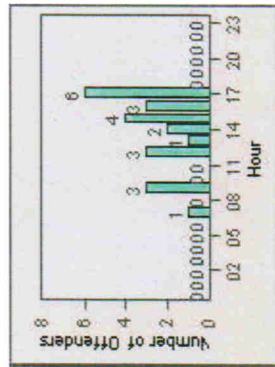

Redflex Redlight Offender Statistics

CONTRACT: Ventura **LOCATION:** VE-VITP-01 Victoria and Telephone
DATE FROM: 01-Jul-2010 **DATE TO:** 31-Jul-2010

LANE 1

LANE 2

~~LANE 3~~ (no lane 3 or 4 violations)

Redflex Redlight Offender Statistics

CONTRACT: Ventura **LOCATION:** VE-VITP-01 Victoria and Telephone
DATE FROM: 01-Jul-2010 **DATE TO:** 31-Jul-2010

TOTALS

Redflex Redlight Offender Statistics

CONTRACT: Ventura **LOCATION:** VE-VITP-03 Victoria and Telephone
DATE FROM: 01-Jul-2010 **DATE TO:** 31-Jul-2010

LANE 1

LANE 2

LANE 3 (no lane 3 or 4 violations)

Redflex Redlight Offender Statistics

CONTRACT: Ventura **LOCATION:** VE-VITP-03 Victoria and Telephone
DATE FROM: 01-Jul-2010 **DATE TO:** 31-Jul-2010

TOTALS