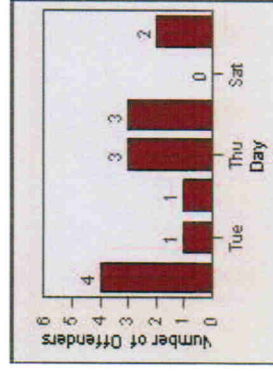

Redflex Redlight Offender Statistics

CONTRACT: Ventura **LOCATION:** VE-VIMO-01 Victoria and Moon
DATE FROM: 01-Jul-2010 **DATE TO:** 31-Jul-2010

LANE 1

LANE 2

LANE 3

Redflex Redlight Offender Statistics

CONTRACT: Ventura **LOCATION:** VE-VIMO-01 Victoria and Moon
DATE FROM: 01-Jul-2010 **DATE TO:** 31-Jul-2010

LANE 3

LANE 4

LANE TOTAL

Redflex Redlight Offender Statistics

CONTRACT: Ventura **LOCATION:** VE-VIMO-01 Victoria and Moon
DATE FROM: 01-Jul-2010 **DATE TO:** 31-Jul-2010

TOTALS

Redflex Redlight Offender Statistics

CONTRACT: Ventura **LOCATION:** VE-VIOP-01 Victoria and Olivas Park
DATE FROM: 01-Jul-2010 **DATE TO:** 31-Jul-2010

LANE 1

LANE 2

LANE 3 (no lane 3 or 4 violations)

Redflex Redlight Offender Statistics

CONTRACT: Ventura **LOCATION:** VE-VIOP-01 Victoria and Olivas Park
DATE FROM: 01-Jul-2010 **DATE TO:** 31-Jul-2010