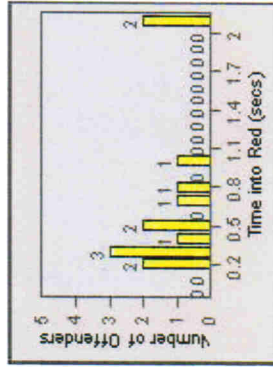

Redflex Redlight Offender Statistics

CONTRACT: Ventura
 DATE FROM: 01-Jul-2010

LOCATION: VE-TGDA-01 Telegraph and Day
 DATE TO: 31-Jul-2010

rec'd by mail 3-4-11

LANE 1

LANE 2

LANE 3

(no lane 3 or 4 violations)

Redflex Redlight Offender Statistics

CONTRACT: Ventura **LOCATION:** VE-TGDA-01 Telegraph and Day
DATE FROM: 01-Jul-2010 **DATE TO:** 31-Jul-2010

TOTALS

Redflex Redlight Offender Statistics

CONTRACT: Ventura **LOCATION:** VE-THSE-01 Thompson and Seaward
DATE FROM: 01-Jul-2010 **DATE TO:** 31-Jul-2010

LANE 1

LANE 2

~~LANE 3~~ (no lane 3 or 4 violations)

Redflex Redlight Offender Statistics

CONTRACT: Ventura **LOCATION:** VE-THSE-01 Thompson and Seaward
DATE FROM: 01-Jul-2010 **DATE TO:** 31-Jul-2010

TOTALS