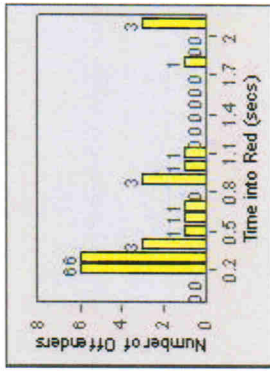

Redflex Redlight Offender Statistics

CONTRACT: Ventura **LOCATION:** VE-VIRA-01 Victoria and Ralston
DATE FROM: 01-Jul-2010 **DATE TO:** 31-Jul-2010

TOTALS

Redflex Redlight Offender Statistics

CONTRACT: Ventura **LOCATION:** VE-VITG-01 Victoria and Telegraph
DATE FROM: 01-Jul-2010 **DATE TO:** 31-Jul-2010

LANE 1

LANE 2

LANE 3 (No lane 3 or 4 violations)

Redflex Redlight Offender Statistics

CONTRACT: Ventura **LOCATION:** VE-VITG-01 Victoria and Telegraph
DATE FROM: 01-Jul-2010 **DATE TO:** 31-Jul-2010

TOTALS

Redflex Redlight Offender Statistics

CONTRACT: Ventura **LOCATION:** VE-VITP-01 Victoria and Telephone
DATE FROM: 01-Jul-2010 **DATE TO:** 31-Jul-2010

LANE 1

LANE 2

~~LANE 3~~ (no lane 3 or 4 violations)

Redflex Redlight Offender Statistics