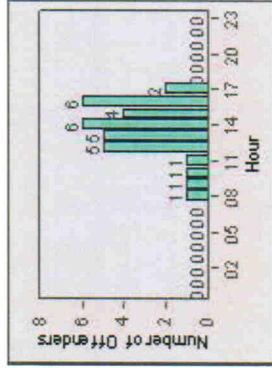

LANE 1

LANE 2

LANE 3 (No lane 3 or 4 violations)

Redflex Redlight Offender Statistics

CONTRACT: Ventura **LOCATION:** VE-VITG-01 Victoria and Telegraph
DATE FROM: 01-Jul-2010 **DATE TO:** 31-Jul-2010

TOTALS

Redflex Redlight Offender Statistics

CONTRACT: Ventura **LOCATION:** VE-VITP-01 Victoria and Telephone
DATE FROM: 01-Jul-2010 **DATE TO:** 31-Jul-2010

LANE 1

LANE 2

~~LANE 3~~ (no lane 3 or 4 violations)

Redflex Redlight Offender Statistics

CONTRACT: Ventura **LOCATION:** VE-VITP-01 Victoria and Telephone
DATE FROM: 01-Jul-2010 **DATE TO:** 31-Jul-2010

TOTALS

Redflex Redlight Offender Statistics

CONTRACT: Ventura **LOCATION:** VE-VITP-03 Victoria and Telephone
DATE FROM: 01-Jul-2010 **DATE TO:** 31-Jul-2010