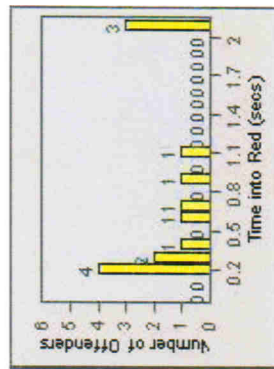

Redflex Redlight Offender Statistics

CONTRACT: Ventura **LOCATION:** VE-VIRA-01 Victoria and Ralston
DATE FROM: 01-Jul-2010 **DATE TO:** 31-Jul-2010

TOTALS

Redflex Redlight Offender Statistics

CONTRACT: Ventura **LOCATION:** VE-VITG-01 Victoria and Telegraph
DATE FROM: 01-Jul-2010 **DATE TO:** 31-Jul-2010

LANE 1

LANE 2

LANE 3 (No lane 3 or 4 violations)

Redflex Redlight Offender Statistics

CONTRACT: Ventura **LOCATION:** VE-VITG-01 Victoria and Telegraph
DATE FROM: 01-Jul-2010 **DATE TO:** 31-Jul-2010

TOTALS