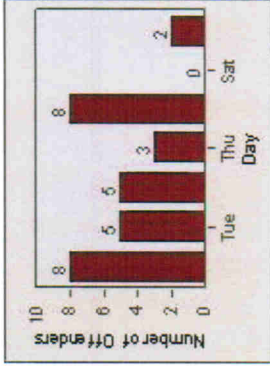

LANE 1

LANE 2

LANE 3 (no lane 3 or 4 violations)

Redflex Redlight Offender Statistics

CONTRACT: Ventura **LOCATION:** VE-VITP-03 Victoria and Telephone
DATE FROM: 01-Jul-2010 **DATE TO:** 31-Jul-2010

TOTALS

Redflex Redlight Offender Statistics

CONTRACT: Ventura **LOCATION:** VE-VIVA-01 Victoria and Valentine
DATE FROM: 01-Jul-2010 **DATE TO:** 31-Jul-2010

LANE 1

LANE 2

~~LANE 3~~

Redflex Redlight Offender Statistics