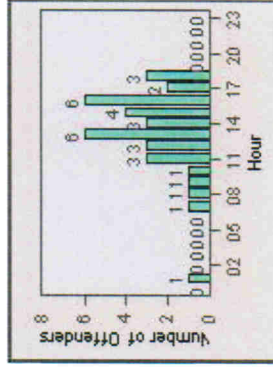

CONTRACT: Ventura **LOCATION:** VE-VIOP-01 Victoria and Olivas Park
DATE FROM: 01-Jul-2010 **DATE TO:** 31-Jul-2010

LANE 1

LANE 2

LANE 3 (no lane 3 or 4 violations)

Redflex Redlight Offender Statistics

CONTRACT: Ventura **LOCATION:** VE-VIOP-01 Victoria and Olivas Park
DATE FROM: 01-Jul-2010 **DATE TO:** 31-Jul-2010

TOTALS

Redflex Redlight Offender Statistics

CONTRACT: Ventura **LOCATION:** VE-VIRA-01 Victoria and Ralston
DATE FROM: 01-Jul-2010 **DATE TO:** 31-Jul-2010

LANE 1

LANE 2

~~LANE 3~~ (no lane 3 or 4 violations)

Redflex Redlight Offender Statistics

CONTRACT: Ventura **LOCATION:** VE-VIRA-01 Victoria and Ralston
DATE FROM: 01-Jul-2010 **DATE TO:** 31-Jul-2010

TOTALS

Redflex Redlight Offender Statistics

CONTRACT: Ventura **LOCATION:** VE-VITG-01 Victoria and Telegraph
DATE FROM: 01-Jul-2010 **DATE TO:** 31-Jul-2010

LANE 1

LANE 2

LANE 3 (No lane 3 or 4 violations)

Redflex Redlight Offender Statistics

CONTRACT: Ventura **LOCATION:** VE-VITG-01 Victoria and Telegraph
DATE FROM: 01-Jul-2010 **DATE TO:** 31-Jul-2010

TOTALS