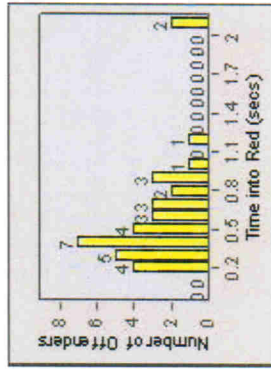

Redflex Redlight Offender Statistics

CONTRACT: Ventura   **LOCATION:** VE-VIRA-01 Victoria and Ralston
DATE FROM: 01-Jul-2010   **DATE TO:** 31-Jul-2010

TOTALS