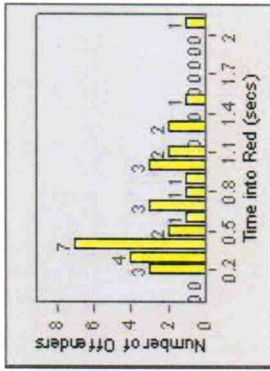

CONTRACT: Ventura **LOCATION:** VE-VITP-01 Victoria and Telephone
DATE FROM: 01-Jul-2010 **DATE TO:** 31-Jul-2010

TOTALS

Redflex Redlight Offender Statistics

CONTRACT: Ventura **LOCATION:** VE-VITP-03 Victoria and Telephone
DATE FROM: 01-Jul-2010 **DATE TO:** 31-Jul-2010

LANE 1

LANE 2

LANE 3 (no lane 3 or 4 violations)

Redflex Redlight Offender Statistics

CONTRACT: Ventura **LOCATION:** VE-VITP-03 Victoria and Telephone
DATE FROM: 01-Jul-2010 **DATE TO:** 31-Jul-2010

TOTALS

Redflex Redlight Offender Statistics

CONTRACT: Ventura **LOCATION:** VE-VIVA-01 Victoria and Valentine
DATE FROM: 01-Jul-2010 **DATE TO:** 31-Jul-2010

LANE 1

LANE 2

~~LANE 3~~

Redflex Redlight Offender Statistics