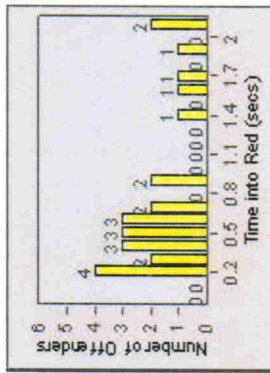

LANE 1

LANE 2

LANE 3 (no lane 3 or 4 violations)

Redflex Redlight Offender Statistics

CONTRACT: Ventura **LOCATION:** VE-VITP-03 Victoria and Telephone
DATE FROM: 01-Jul-2010 **DATE TO:** 31-Jul-2010

TOTALS

Redflex Redlight Offender Statistics

CONTRACT: Ventura **LOCATION:** VE-VIVA-01 Victoria and Valentine
DATE FROM: 01-Jul-2010 **DATE TO:** 31-Jul-2010

LANE 1

LANE 2

~~LANE 3~~

Redflex Redlight Offender Statistics

CONTRACT: Ventura **LOCATION:** VE-VIVA-01 Victoria and Valentine
DATE FROM: 01-Jul-2010 **DATE TO:** 31-Jul-2010

LANE 3

LANE 4

~~LANE-TOTAL~~

Redflex Redlight Offender Statistics

CONTRACT: Ventura **LOCATION:** VE-VIVA-01 Victoria and Valentine
DATE FROM: 01-Jul-2010 **DATE TO:** 31-Jul-2010