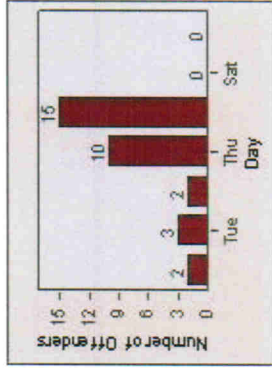

LANE 1

LANE 2

LANE 3 (No lane 3 or 4 violations)

Redflex Redlight Offender Statistics

CONTRACT: Ventura **LOCATION:** VE-VITG-01 Victoria and Telegraph
DATE FROM: 01-Jul-2010 **DATE TO:** 31-Jul-2010

TOTALS

Redflex Redlight Offender Statistics

CONTRACT: Ventura **LOCATION:** VE-VITP-01 Victoria and Telephone
DATE FROM: 01-Jul-2010 **DATE TO:** 31-Jul-2010

LANE 1

LANE 2

~~LANE 3~~ (no lane 3 or 4 violations)

Redflex Redlight Offender Statistics

CONTRACT: Ventura **LOCATION:** VE-VITP-01 Victoria and Telephone
DATE FROM: 01-Jul-2010 **DATE TO:** 31-Jul-2010

TOTALS

Redflex Redlight Offender Statistics

CONTRACT: Ventura **LOCATION:** VE-VITP-03 Victoria and Telephone
DATE FROM: 01-Jul-2010 **DATE TO:** 31-Jul-2010