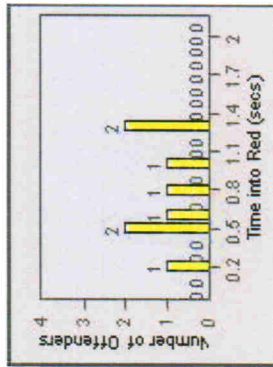

Redflex Redlight Offender Statistics

CONTRACT: Ventura **LOCATION:** VE-VITP-01 Victoria and Telephone
DATE FROM: 01-Jul-2010 **DATE TO:** 31-Jul-2010

LANE 1

LANE 2

~~LANE 3~~ (no lane 3 or 4 violations)

Redflex Redlight Offender Statistics

CONTRACT: Ventura **LOCATION:** VE-VITP-01 Victoria and Telephone
DATE FROM: 01-Jul-2010 **DATE TO:** 31-Jul-2010

TOTALS

Redflex Redlight Offender Statistics

CONTRACT: Ventura **LOCATION:** VE-VITP-03 Victoria and Telephone
DATE FROM: 01-Jul-2010 **DATE TO:** 31-Jul-2010

LANE 1

LANE 2

LANE 3 (no lane 3 or 4 violations)

Redflex Redlight Offender Statistics

CONTRACT: Ventura **LOCATION:** VE-VITP-03 Victoria and Telephone
DATE FROM: 01-Jul-2010 **DATE TO:** 31-Jul-2010

TOTALS