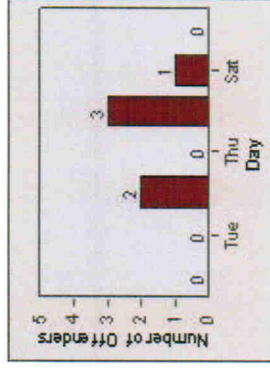

Redflex Redlight Offender Statistics

CONTRACT: Ventura
 DATE FROM: 01-Jul-2010

LOCATION: VE-TGDA-01 Telegraph and Day
 DATE TO: 31-Jul-2010

rec'd by mail 3-4-11

LANE 1

LANE 2

LANE 3

(no lane 3 or 4 violations)

Redflex Redlight Offender Statistics

CONTRACT: Ventura **LOCATION:** VE-TGDA-01 Telegraph and Day
DATE FROM: 01-Jul-2010 **DATE TO:** 31-Jul-2010

TOTALS

Redflex Redlight Offender Statistics

CONTRACT: Ventura **LOCATION:** VE-THSE-01 Thompson and Seaward
DATE FROM: 01-Jul-2010 **DATE TO:** 31-Jul-2010

LANE 1

LANE 2

~~LANE 3~~ (no lane 3 or 4 violations)

Redflex Redlight Offender Statistics

CONTRACT: Ventura **LOCATION:** VE-THSE-01 Thompson and Seaward
DATE FROM: 01-Jul-2010 **DATE TO:** 31-Jul-2010

TOTALS