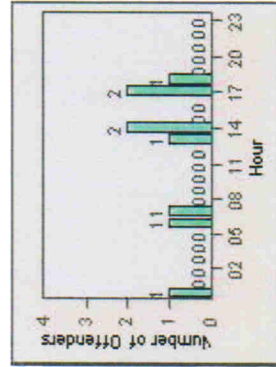

LANE 1

LANE 2

LANE 3 (no lane 3 or 4 violations)

Redflex Redlight Offender Statistics

CONTRACT: Ventura **LOCATION:** VE-VITP-03 Victoria and Telephone
DATE FROM: 01-Jul-2010 **DATE TO:** 31-Jul-2010

TOTALS

Redflex Redlight Offender Statistics

CONTRACT: Ventura **LOCATION:** VE-VIVA-01 Victoria and Valentine
DATE FROM: 01-Jul-2010 **DATE TO:** 31-Jul-2010

LANE 1

LANE 2

~~LANE 3~~

Redflex Redlight Offender Statistics

CONTRACT: Ventura **LOCATION:** VE-VIVA-01 Victoria and Valentine
DATE FROM: 01-Jul-2010 **DATE TO:** 31-Jul-2010

LANE 3

LANE 4

~~LANE-TOTAL~~

Redflex Redlight Offender Statistics

CONTRACT: Ventura **LOCATION:** VE-VIVA-01 Victoria and Valentine
DATE FROM: 01-Jul-2010 **DATE TO:** 31-Jul-2010