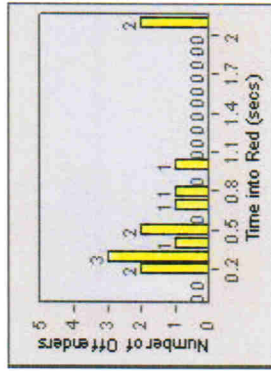

Redflex Redlight Offender Statistics

CONTRACT: Ventura **LOCATION:** VE-TGDA-01 Telegraph and Day
DATE FROM: 01-Jul-2010 **DATE TO:** 31-Jul-2010

TOTALS

Redflex Redlight Offender Statistics

CONTRACT: Ventura **LOCATION:** VE-THSE-01 Thompson and Seaward
DATE FROM: 01-Jul-2010 **DATE TO:** 31-Jul-2010

LANE 1

LANE 2

~~LANE 3~~ (no lane 3 or 4 violations)

Redflex Redlight Offender Statistics

CONTRACT: Ventura **LOCATION:** VE-THSE-01 Thompson and Seaward
DATE FROM: 01-Jul-2010 **DATE TO:** 31-Jul-2010

TOTALS

Redflex Redlight Offender Statistics

CONTRACT: Ventura **LOCATION:** VE-VIMO-01 Victoria and Moon
DATE FROM: 01-Jul-2010 **DATE TO:** 31-Jul-2010

LANE 1

LANE 2

LANE 3

Redflex Redlight Offender Statistics

CONTRACT: Ventura **LOCATION:** VE-VIMO-01 Victoria and Moon
DATE FROM: 01-Jul-2010 **DATE TO:** 31-Jul-2010