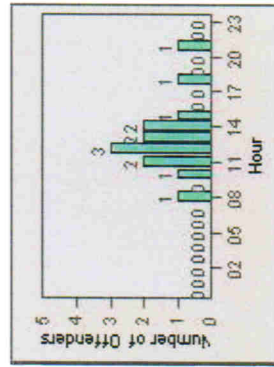

TOTALS

Redflex Redlight Offender Statistics

CONTRACT: Ventura **LOCATION:** VE-VIRA-01 Victoria and Ralston
DATE FROM: 01-Jul-2010 **DATE TO:** 31-Jul-2010

LANE 1

LANE 2

~~LANE 3~~ (no lane 3 or 4 violations)

Redflex Redlight Offender Statistics

CONTRACT: Ventura **LOCATION:** VE-VIRA-01 Victoria and Ralston
DATE FROM: 01-Jul-2010 **DATE TO:** 31-Jul-2010

TOTALS

Redflex Redlight Offender Statistics

CONTRACT: Ventura **LOCATION:** VE-VITG-01 Victoria and Telegraph
DATE FROM: 01-Jul-2010 **DATE TO:** 31-Jul-2010

LANE 1

LANE 2

LANE 3 (No lane 3 or 4 violations)

Redflex Redlight Offender Statistics

CONTRACT: Ventura **LOCATION:** VE-VITG-01 Victoria and Telegraph
DATE FROM: 01-Jul-2010 **DATE TO:** 31-Jul-2010

TOTALS