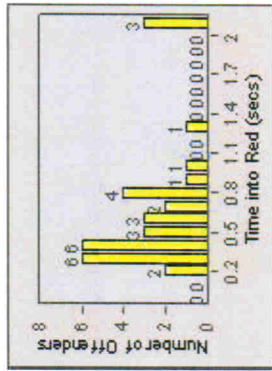

Redflex Redlight Offender Statistics

CONTRACT: Ventura   **LOCATION:** VE-VITP-01 Victoria and Telephone
DATE FROM: 01-Jul-2010   **DATE TO:** 31-Jul-2010

TOTALS