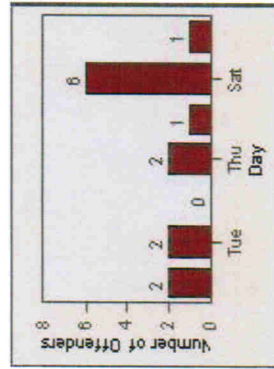

TOTALS

Redflex Redlight Offender Statistics

CONTRACT: Ventura **LOCATION:** VE-VIRA-01 Victoria and Ralston
DATE FROM: 01-Jul-2010 **DATE TO:** 31-Jul-2010

LANE 1

LANE 2

~~LANE 3~~ (no lane 3 or 4 violations)

Redflex Redlight Offender Statistics

CONTRACT: Ventura **LOCATION:** VE-VIRA-01 Victoria and Ralston
DATE FROM: 01-Jul-2010 **DATE TO:** 31-Jul-2010

TOTALS

Redflex Redlight Offender Statistics

CONTRACT: Ventura **LOCATION:** VE-VITG-01 Victoria and Telegraph
DATE FROM: 01-Jul-2010 **DATE TO:** 31-Jul-2010

LANE 1

LANE 2

LANE 3 (No lane 3 or 4 violations)

Redflex Redlight Offender Statistics

CONTRACT: Ventura **LOCATION:** VE-VITG-01 Victoria and Telegraph
DATE FROM: 01-Jul-2010 **DATE TO:** 31-Jul-2010

TOTALS