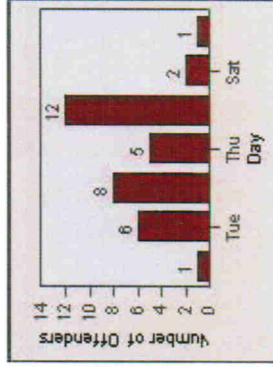

CONTRACT: Ventura **LOCATION:** VE-VIOP-01 Victoria and Olivas Park
DATE FROM: 01-Jul-2010 **DATE TO:** 31-Jul-2010

LANE 1

LANE 2

LANE 3 (no lane 3 or 4 violations)

Redflex Redlight Offender Statistics

CONTRACT: Ventura **LOCATION:** VE-VIOP-01 Victoria and Olivas Park
DATE FROM: 01-Jul-2010 **DATE TO:** 31-Jul-2010

TOTALS

Redflex Redlight Offender Statistics

CONTRACT: Ventura **LOCATION:** VE-VIRA-01 Victoria and Ralston
DATE FROM: 01-Jul-2010 **DATE TO:** 31-Jul-2010

LANE 1

LANE 2

~~LANE 3~~ (no lane 3 or 4 violations)

Redflex Redlight Offender Statistics

CONTRACT: Ventura **LOCATION:** VE-VIRA-01 Victoria and Ralston
DATE FROM: 01-Jul-2010 **DATE TO:** 31-Jul-2010

TOTALS

Redflex Redlight Offender Statistics

CONTRACT: Ventura **LOCATION:** VE-VITG-01 Victoria and Telegraph
DATE FROM: 01-Jul-2010 **DATE TO:** 31-Jul-2010