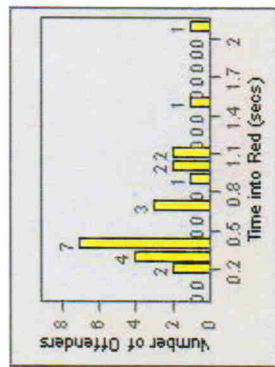

Redflex Redlight Offender Statistics

CONTRACT: Ventura **LOCATION:** VE-VITP-01 Victoria and Telephone
DATE FROM: 01-Jul-2010 **DATE TO:** 31-Jul-2010

LANE 1

LANE 2

~~LANE 3~~ (no lane 3 or 4 violations)

Redflex Redlight Offender Statistics

CONTRACT: Ventura **LOCATION:** VE-VITP-01 Victoria and Telephone
DATE FROM: 01-Jul-2010 **DATE TO:** 31-Jul-2010

TOTALS

Redflex Redlight Offender Statistics

CONTRACT: Ventura **LOCATION:** VE-VITP-03 Victoria and Telephone
DATE FROM: 01-Jul-2010 **DATE TO:** 31-Jul-2010

LANE 1

LANE 2

LANE 3 (no lane 3 or 4 violations)

Redflex Redlight Offender Statistics

CONTRACT: Ventura **LOCATION:** VE-VITP-03 Victoria and Telephone
DATE FROM: 01-Jul-2010 **DATE TO:** 31-Jul-2010

TOTALS

Redflex Redlight Offender Statistics

CONTRACT: Ventura **LOCATION:** VE-VIVA-01 Victoria and Valentine
DATE FROM: 01-Jul-2010 **DATE TO:** 31-Jul-2010

LANE 1

LANE 2

~~LANE 3~~

Redflex Redlight Offender Statistics