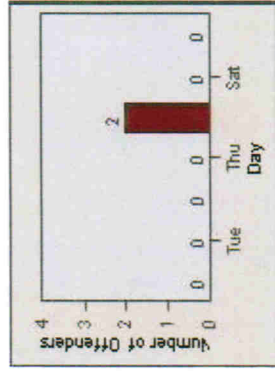

Redflex Redlight Offender Statistics

CONTRACT: Ventura
 DATE FROM: 01-Jul-2010

LOCATION: VE-TGDA-01 Telegraph and Day
 DATE TO: 31-Jul-2010

rec'd by mail 3-4-11

LANE 1

LANE 2

LANE 3

(no lane 3 or 4 violations)

Redflex Redlight Offender Statistics

CONTRACT: Ventura **LOCATION:** VE-TGDA-01 Telegraph and Day
DATE FROM: 01-Jul-2010 **DATE TO:** 31-Jul-2010

TOTALS

Redflex Redlight Offender Statistics

CONTRACT: Ventura **LOCATION:** VE-THSE-01 Thompson and Seaward
DATE FROM: 01-Jul-2010 **DATE TO:** 31-Jul-2010

LANE 1

LANE 2

~~LANE 3~~ (no lane 3 or 4 violations)

Redflex Redlight Offender Statistics

CONTRACT: Ventura **LOCATION:** VE-THSE-01 Thompson and Seaward
DATE FROM: 01-Jul-2010 **DATE TO:** 31-Jul-2010

TOTALS