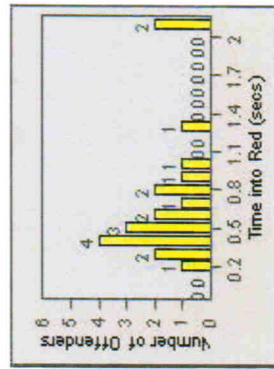

LANE 1

LANE 2

LANE 3 (No lane 3 or 4 violations)

Redflex Redlight Offender Statistics

CONTRACT: Ventura **LOCATION:** VE-VITG-01 Victoria and Telegraph
DATE FROM: 01-Jul-2010 **DATE TO:** 31-Jul-2010

TOTALS

Redflex Redlight Offender Statistics

CONTRACT: Ventura **LOCATION:** VE-VITP-01 Victoria and Telephone
DATE FROM: 01-Jul-2010 **DATE TO:** 31-Jul-2010

LANE 1

LANE 2

~~LANE 3~~ (no lane 3 or 4 violations)

Redflex Redlight Offender Statistics

CONTRACT: Ventura **LOCATION:** VE-VITP-01 Victoria and Telephone
DATE FROM: 01-Jul-2010 **DATE TO:** 31-Jul-2010

TOTALS

Redflex Redlight Offender Statistics

CONTRACT: Ventura **LOCATION:** VE-VITP-03 Victoria and Telephone
DATE FROM: 01-Jul-2010 **DATE TO:** 31-Jul-2010