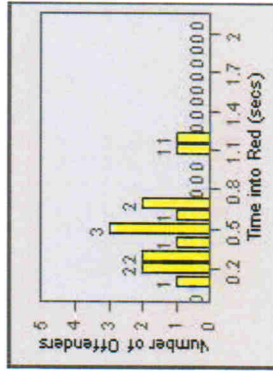

LANE 3

LANE 4

LANE TOTAL

Redflex Redlight Offender Statistics

CONTRACT: Ventura **LOCATION:** VE-VIMO-01 Victoria and Moon
DATE FROM: 01-Jul-2010 **DATE TO:** 31-Jul-2010

TOTALS

Redflex Redlight Offender Statistics

CONTRACT: Ventura **LOCATION:** VE-VIOP-01 Victoria and Olivas Park
DATE FROM: 01-Jul-2010 **DATE TO:** 31-Jul-2010

LANE 1

LANE 2

LANE 3 (no lane 3 or 4 violations)

Redflex Redlight Offender Statistics

CONTRACT: Ventura **LOCATION:** VE-VIOP-01 Victoria and Olivas Park
DATE FROM: 01-Jul-2010 **DATE TO:** 31-Jul-2010