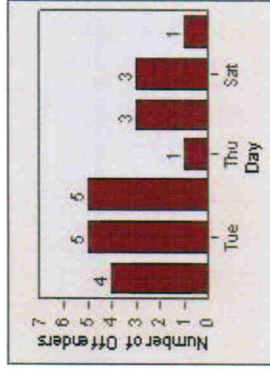

LANE 1

LANE 2

~~LANE 3~~ (no lane 3 or 4 violations)

Redflex Redlight Offender Statistics

CONTRACT: Ventura **LOCATION:** VE-THSE-01 Thompson and Seaward
DATE FROM: 01-Jul-2010 **DATE TO:** 31-Jul-2010

TOTALS

Redflex Redlight Offender Statistics

CONTRACT: Ventura **LOCATION:** VE-VIMO-01 Victoria and Moon
DATE FROM: 01-Jul-2010 **DATE TO:** 31-Jul-2010

LANE 1

LANE 2

LANE 3

Redflex Redlight Offender Statistics

CONTRACT: Ventura **LOCATION:** VE-VIMO-01 Victoria and Moon
DATE FROM: 01-Jul-2010 **DATE TO:** 31-Jul-2010

LANE 3

LANE 4

LANE TOTAL

Redflex Redlight Offender Statistics

CONTRACT: Ventura **LOCATION:** VE-VIMO-01 Victoria and Moon
DATE FROM: 01-Jul-2010 **DATE TO:** 31-Jul-2010

TOTALS

Redflex Redlight Offender Statistics

CONTRACT: Ventura **LOCATION:** VE-VIOP-01 Victoria and Olivas Park
DATE FROM: 01-Jul-2010 **DATE TO:** 31-Jul-2010

LANE 1

LANE 2

LANE 3 (no lane 3 or 4 violations)

Redflex Redlight Offender Statistics

CONTRACT: Ventura **LOCATION:** VE-VIOP-01 Victoria and Olivas Park
DATE FROM: 01-Jul-2010 **DATE TO:** 31-Jul-2010